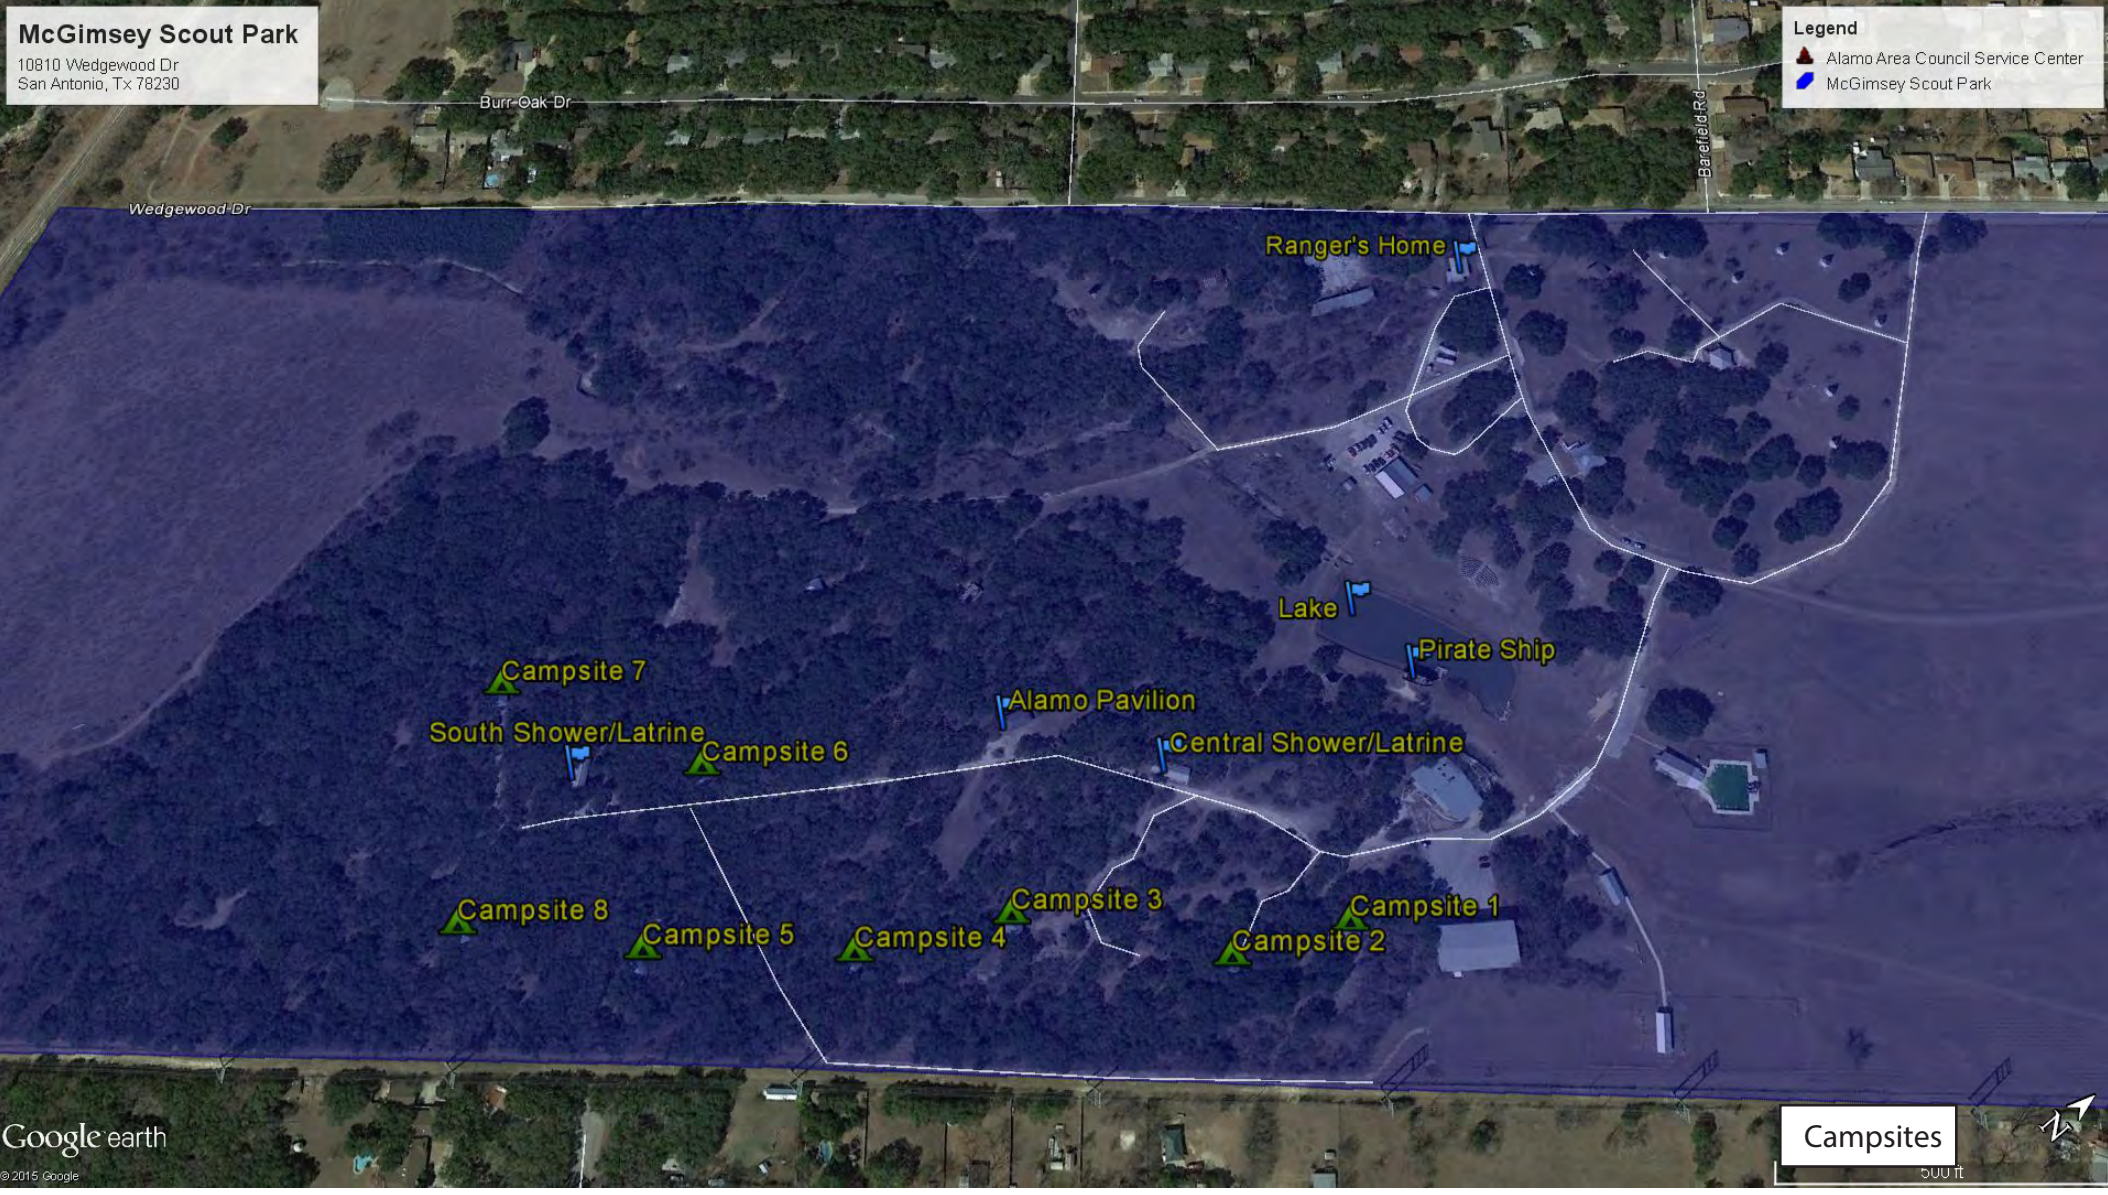

McGimsey Scout Park
10810 Wedgewood Dr
San Antonio, TX 78230

Legend
▲ Alamo Area Council Service Center
■ McGimsey Scout Park

Burr-Oak-Dr

Wedgewood-Dr

Barefield-Rd

Ranger's Home

Campsite 7
South Shower/Latrine

Campsite 6

Alamo Pavilion

Lake

Pirate Ship

Central Shower/Latrine

Campsite 8

Campsite 5

Campsite 4

Campsite 3

Campsite 2

Campsite 1

Google earth

© 2015 Google

Campsites

500ft

McGimsey Scout Park

10810 Wedgewood Dr
San Antonio, TX 78230

Legend

-  Alamo Area Council Service Center
-  McGimsey Scout Park

Burr Oak Dr
Wedgewood Dr

Barefield Rd

Lockhill Selma Rd

1535

Military Hwy