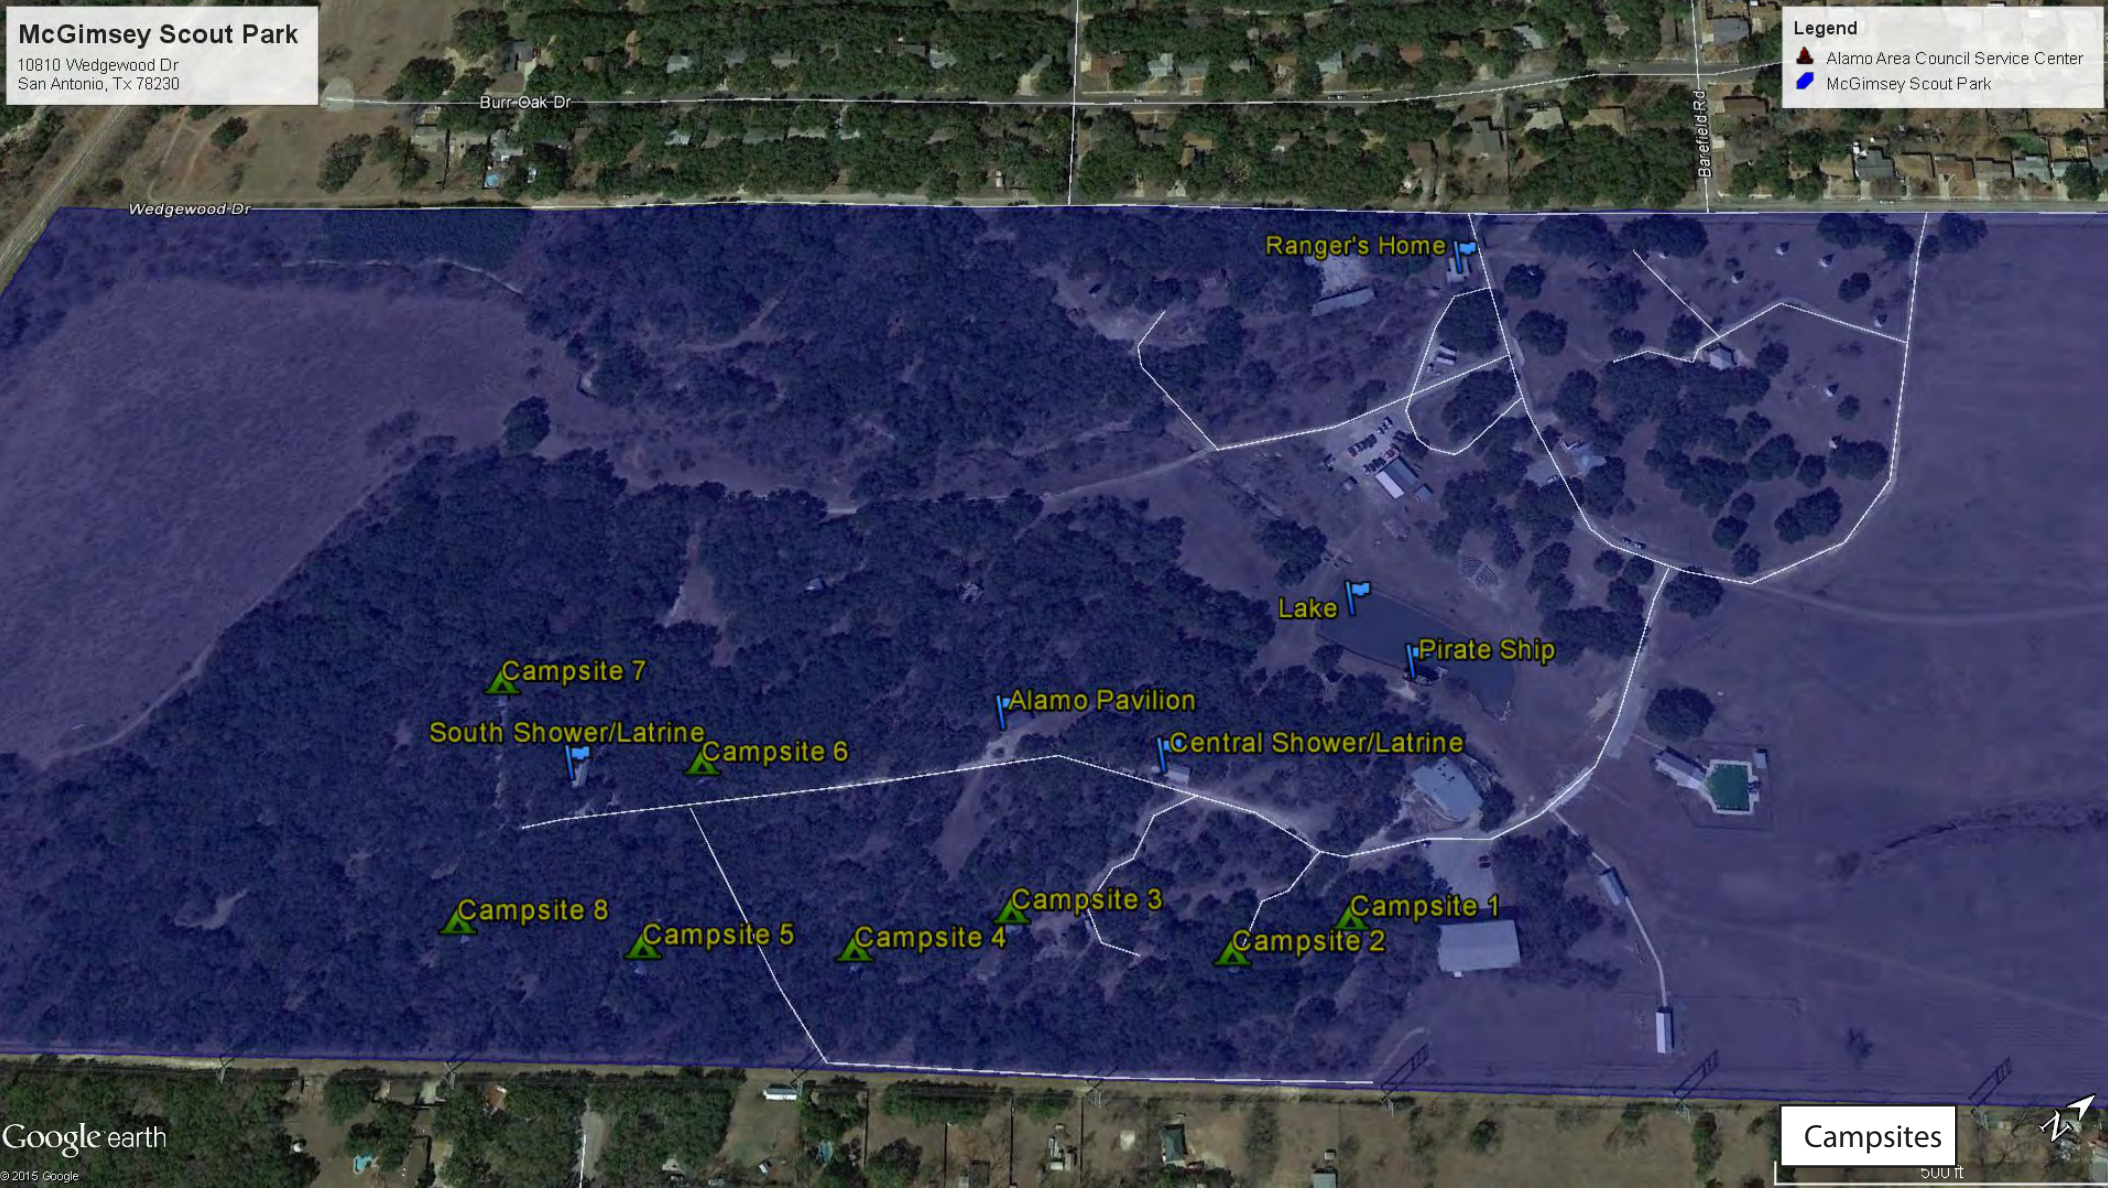

McGimsey Scout Park
10810 Wedgewood Dr
San Antonio, TX 78230

Legend
▲ Alamo Area Council Service Center
■ McGimsey Scout Park

McGimsey Scout Park

10810 Wedgewood Dr
San Antonio, TX 78230

Legend

-  Alamo Area Council Service Center
-  McGimsey Scout Park

Ranger's Home

West Field

Cub Pavilion

North Field

McGimsey House

Soules OA Lodge

Central Field

Lake

Amphitheater

Chapel

Lake/Soccer Field

East Field

Dining Hall and Kitchen

Pool

Sports Pavilion

Farm to Market 1535